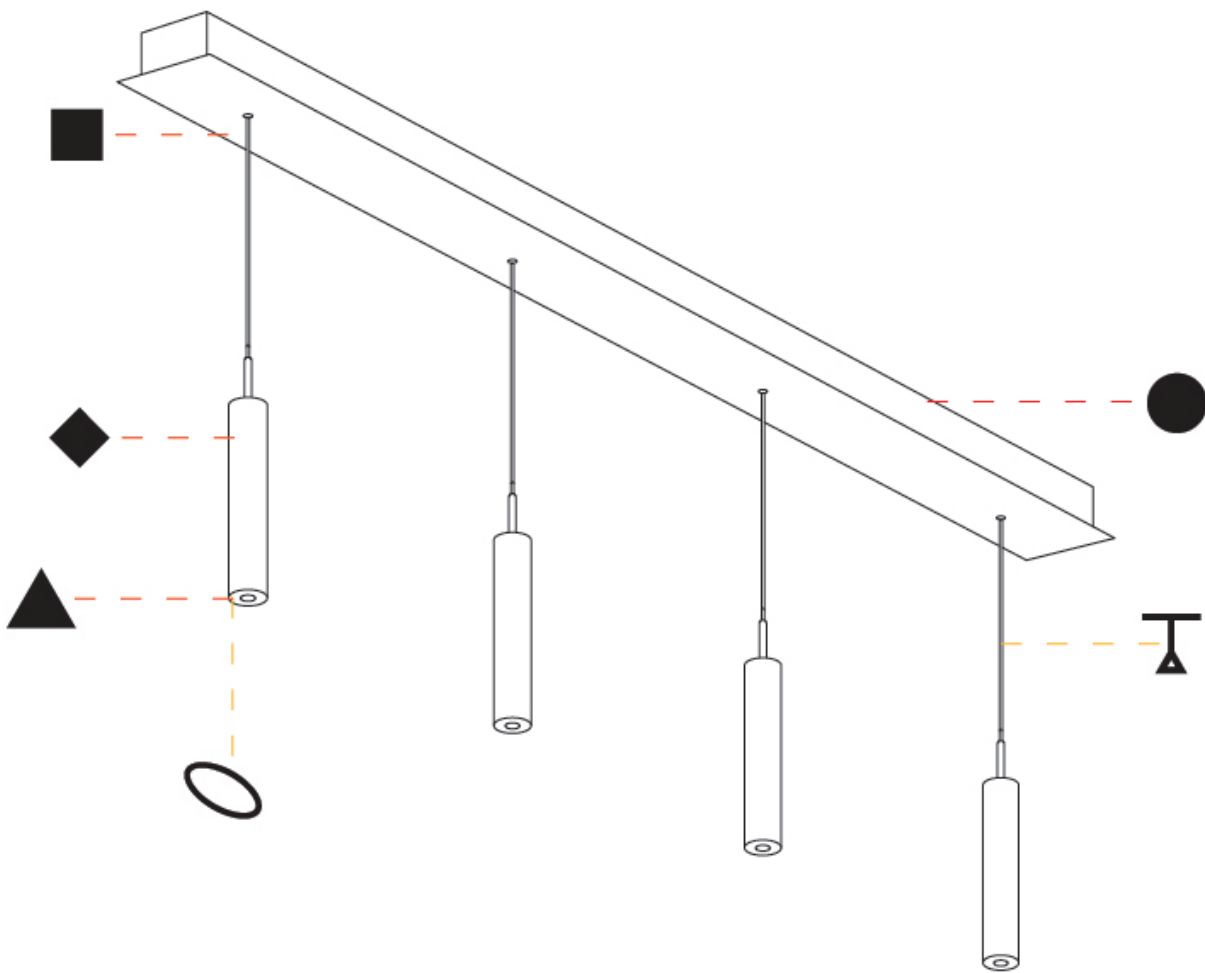

G-MINI CHANNEL HANGOVER SUSPENSION

A300618-

PROJECT	_____
TYPE	_____
SPECIFIER	_____
QUANTITY	_____
DATE	_____

A